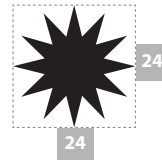

svg format

must look good
in a 24x24 px box

no colors

no overlays

no strokes

no fonts