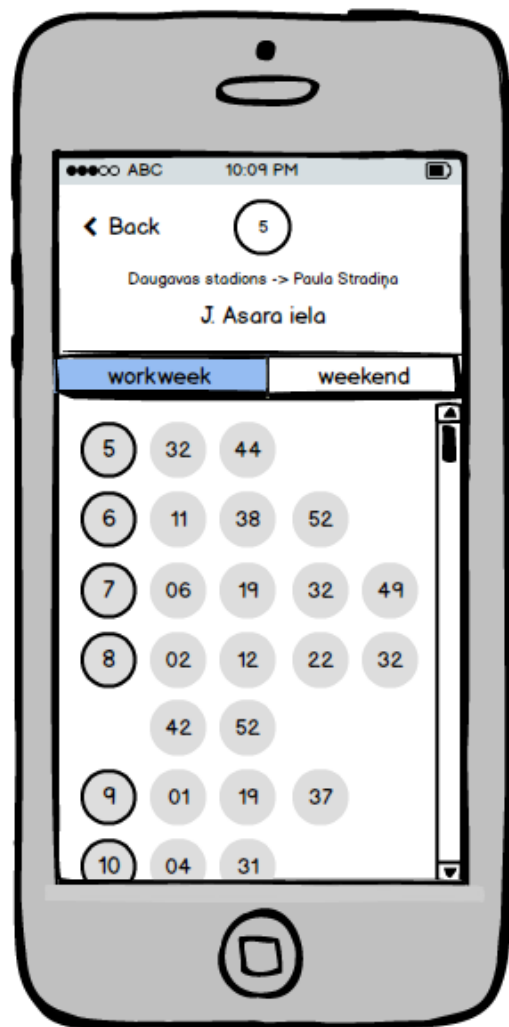

Always sort
by nearest

Round up stops
distance, when
sorting nearest
(approx. 500 m)

3D touch for
reminders

Future
2 types of
sorting

If stops are with
same ID, then
sort by
departure time
& show all of
them expanded

Grey out old
stops (keep all
info in fav DB
table + update)

Calendar with national
holidays

```
{
  "2020":
  [
    "18/11": "7",
    "23/12": "7",
  ]
}
```

Swipe right
for switching
route to other
direction

Swipe left to
add to
favorites or
show on map

3D touch on time
for setting
reminder

Narrow down
info header on
scroll