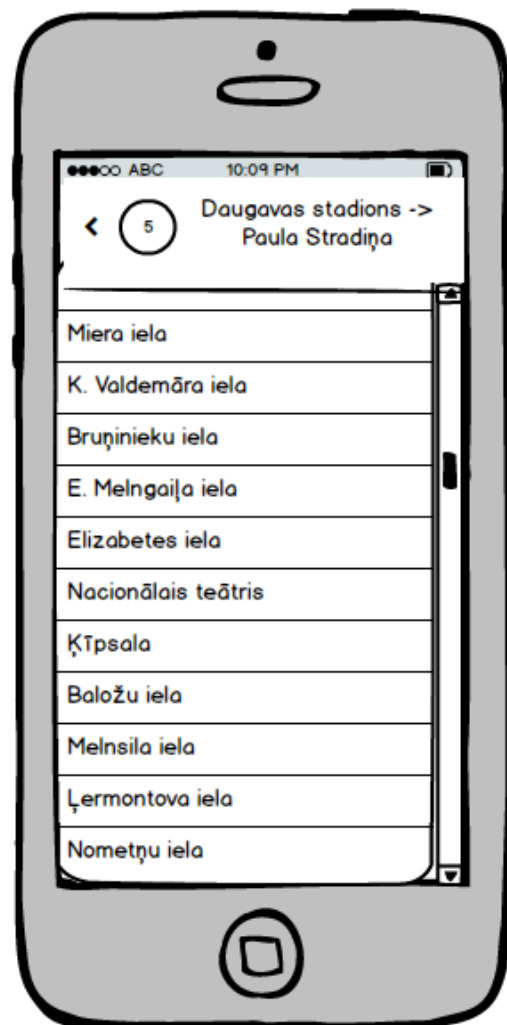

Always sort
by nearest

Round up stops
distance, when
sorting nearest
(approx. 500 m)

3D touch for
reminders

Future
2 types of
sorting

If stops are with
same ID, then
sort by
departure time
& show all of
them expanded

Grey out old
stops (keep all
info in fav DB
table + update)

Calendar with national
holidays

```
{
  "2020":
  [
    "18/11": "7",
    "23/12": "7",
  ]
}
```

Swipe right
for switching
route to other
direction

Swipe left to
add to
favorites or
show on map

3D touch on time
for setting
reminder

Narrow down
info header on
scroll