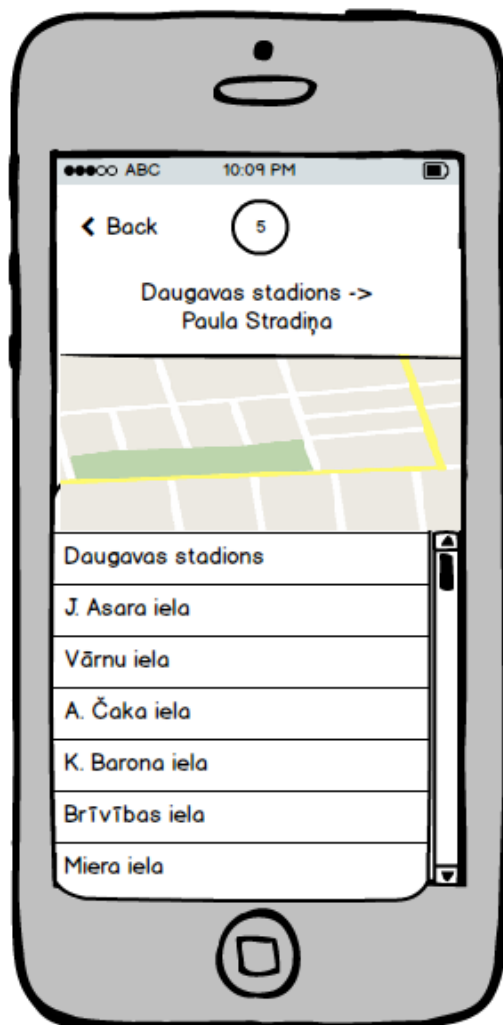

Always sort
by nearest

Round up stops
distance, when
sorting nearest
(approx. 500 m)

3D touch for
reminders

Future
2 types of
sorting

If stops are with
same ID, then
sort by
departure time
& show all of
them expanded

Grey out old
stops (keep all
info in fav DB
table + update)

Calendar with national
holidays

```
{
  "2020":
  [
    "18/11": "7",
    "23/12": "7",
  ]
}
```

Swipe right
for switching
route to other
direction

Swipe left to
add to
favorites or
show on map

3D touch on time
for setting
reminder

Narrow down
info header on
scroll