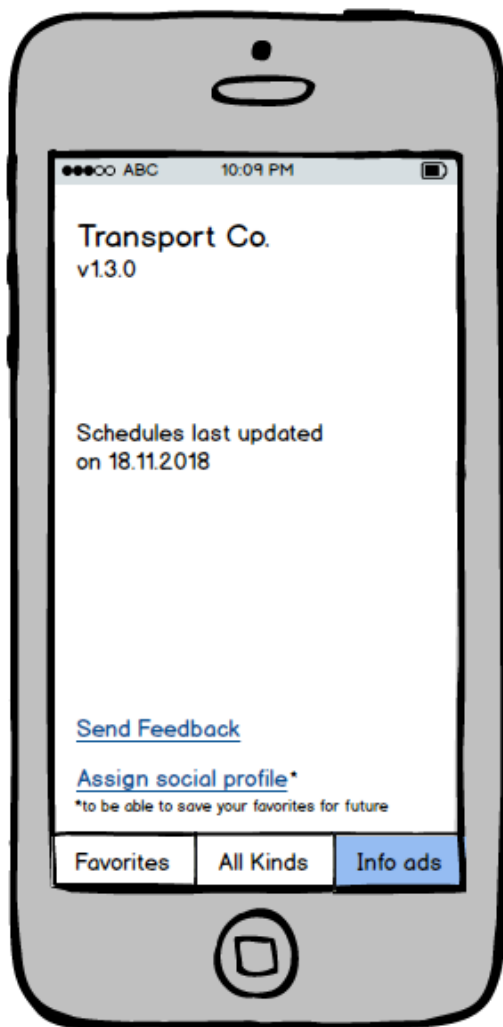

Always sort
by nearest

Round up stops
distance, when
sorting nearest
(approx. 500 m)

3D touch for
reminders

Future
2 types of
sorting

If stops are with
same ID, then
sort by
departure time
& show all of
them expanded

Grey out old
stops (keep all
info in fav DB
table + update)

Calendar with national
holidays

```
{
  "2020":
  [
    "18/11": "7",
    "23/12": "7",
  ]
}
```

Swipe right
for switching
route to other
direction

Swipe left to
add to
favorites or
show on map

3D touch on time
for setting
reminder

Narrow down
info header on
scroll