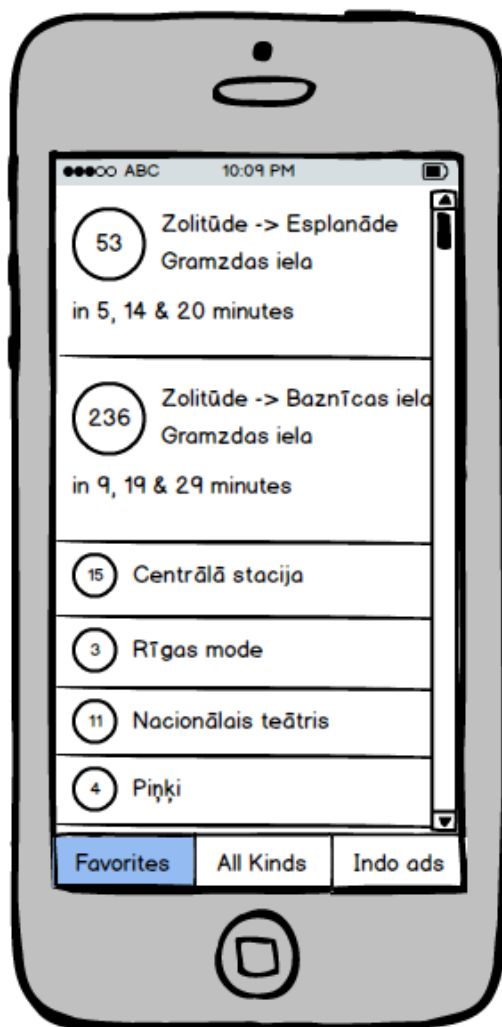

Always sort
by nearest

Round up stops
distance, when
sorting nearest
(approx. 500 m)

3D touch for
reminders

Future
2 types of
sorting

If stops are with
same ID, then
sort by
departure time
& show all of
them expanded

Grey out old
stops (keep all
info in fav DB
table + update)

Calendar with national
holidays

```
{
  "2020":
  [
    "18/11": "7",
    "23/12": "7",
  ]
}
```

Swipe right
for switching
route to other
direction

Swipe left to
add to
favorites or
show on map

3D touch on time
for setting
reminder

Narrow down
info header on
scroll